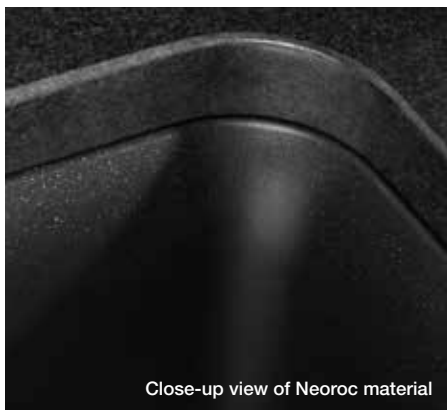

## Available Configurations

Double-equal  
(K-8185-1-CM1)

Single-bowl  
(K-8437-1-CM1)

SKU	Description	Overall Dimensions	Bowl Dimensions	Included Accessories
K-8185	Kennon top-/under-mount double-equal	33" x 22" x 9⅝"	14⅞" x 16⅜" x 9"	Left-bowl sink rack
K-8437	Kennon top-/under-mount single-bowl	33" x 22" x 10⅞"	30⅞" x 16⅜" x 9½"	Large sink rack
Additional Accessories		<b>Color Options:</b>		
K-5186-ST	Right-bowl sink rack for K-8185			*KOHLER Neoroc sinks installed in North America carry a Lifetime Limited Warranty for as long as the original consumer purchaser owns his or her home. For complete warranty information, visit <a href="http://KOHLE.com/Warranty">KOHLE.com/Warranty</a> .
K-5376-ST	Small sink rack for K-8437	Matte Black (-CM1)	Matte Brown (-CM2)	

Close-up view of Neoroc material

## What is Neoroc?

Exceptionally durable Neoroc composite material offers a matte finish that's designed to complement countertops. And because Neoroc is solid as a rock, you can rest assured it will stand up to years of kitchen tasks.